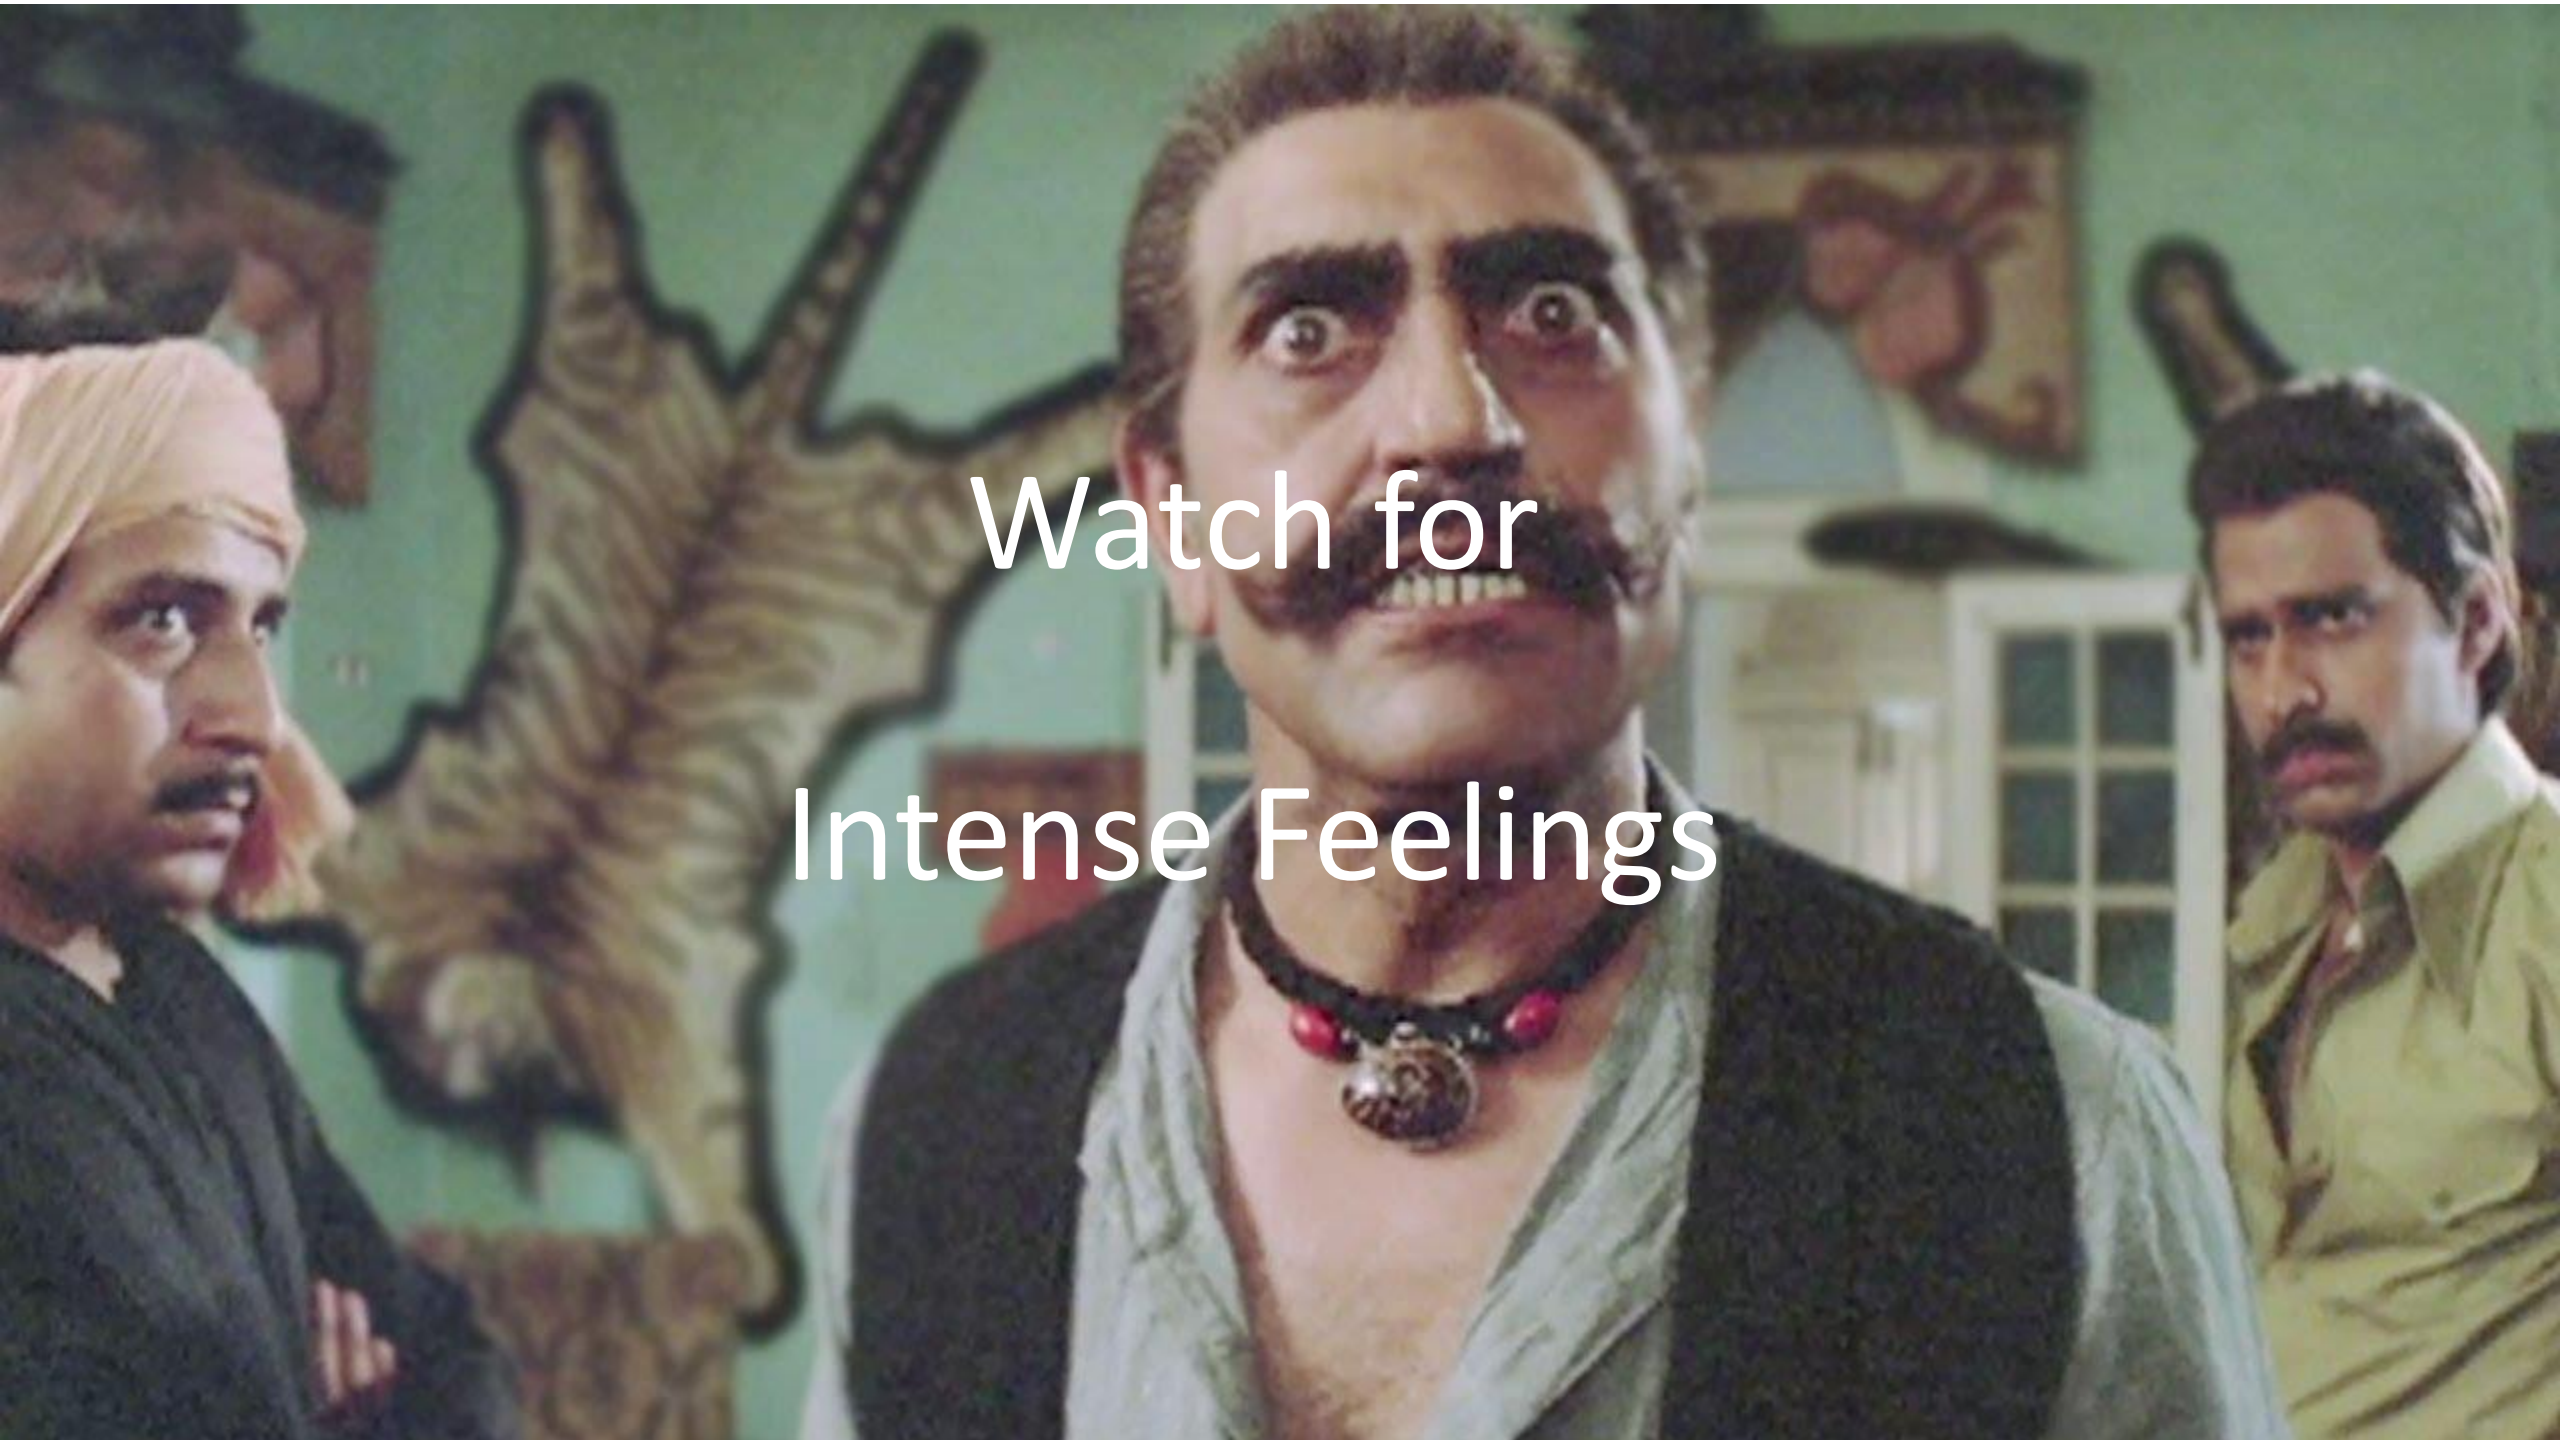

Watch for
Intense Feelings