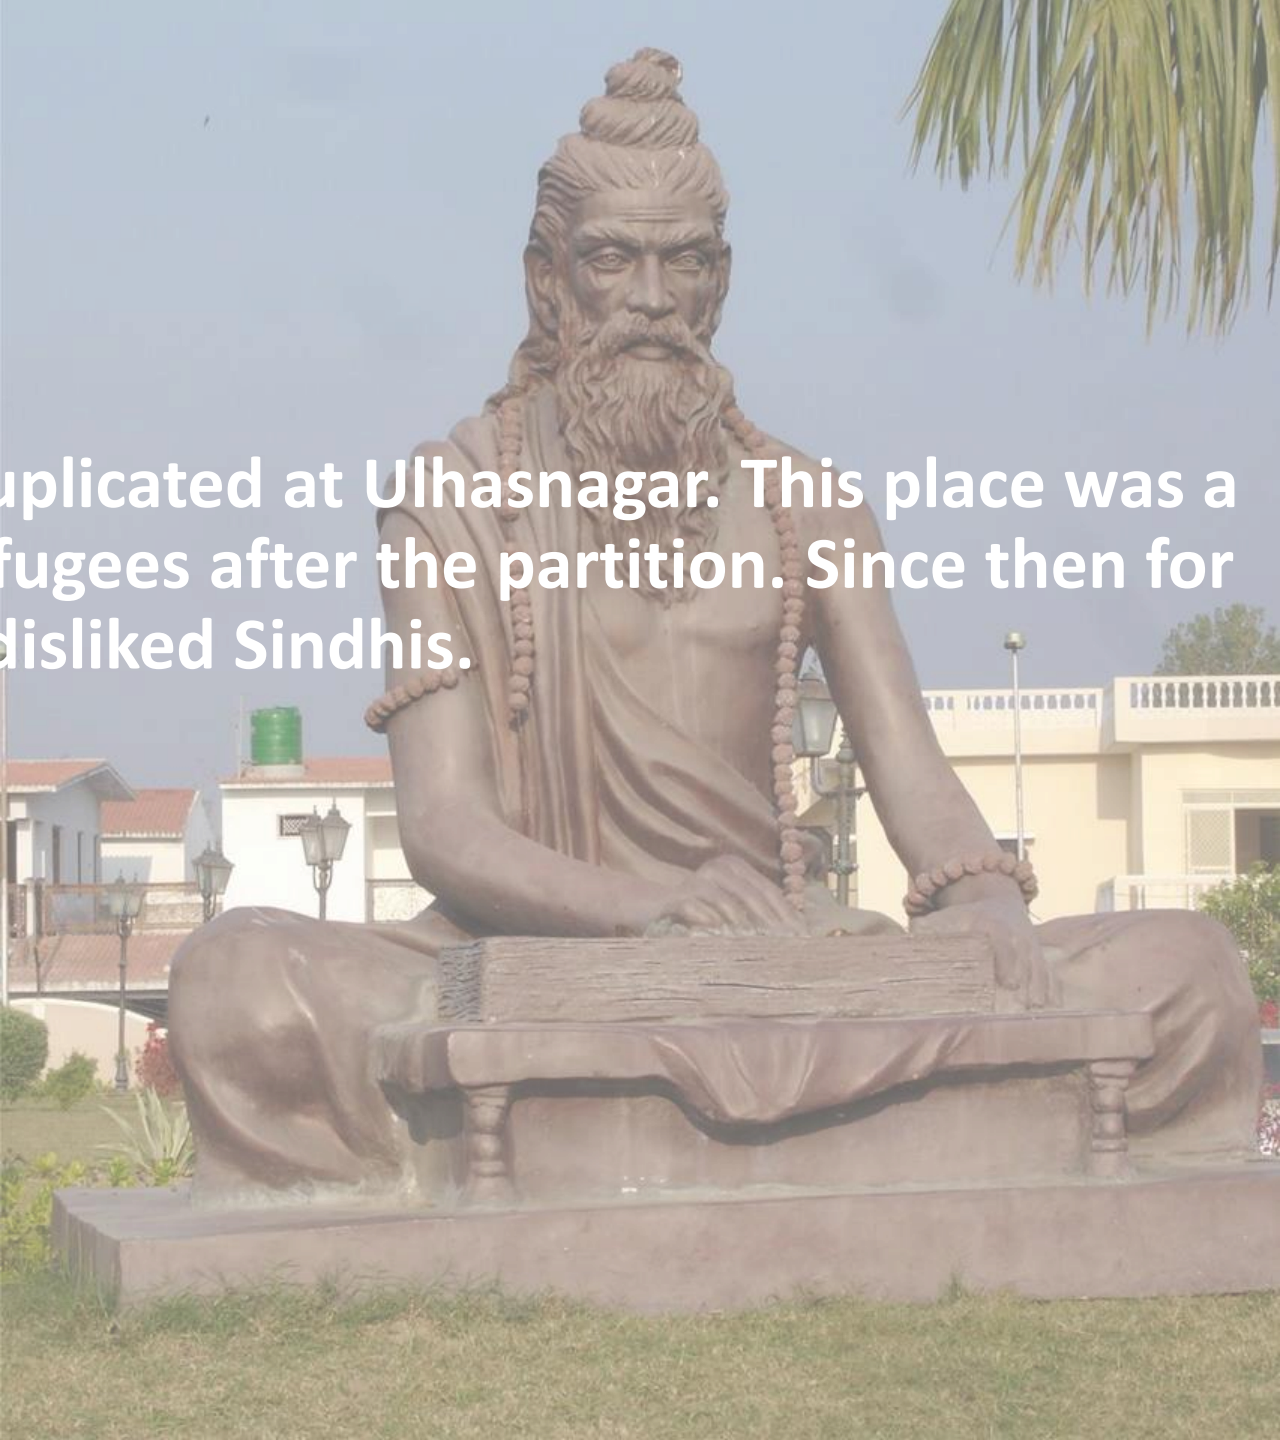

**Examine Samples**

A close-up photograph of Donald Trump, the 45th President of the United States, sitting in a yellow chair. He is wearing a dark blue suit jacket, a white shirt, and a dark blue tie with red diagonal stripes. He has a small American flag pin on his lapel. His mouth is wide open in a shout, and his facial expression is one of intense anger or frustration. The background shows a white marble wall with a green plant in a silver planter on the left and a blue and yellow flag on the right. The text "Stray, Spontaneous Sentences" is overlaid in white, sans-serif font across the center of the image.

Slip of the tongue  
Slip of the thumb

Drawing room chats

"Wisdom lies in casual conversations  
too"

पाहा आज रात्री  
8:30 वां.

॥ जिजामाता ॥

When little kids contradict you:  
Watch, Listen

**Watch your**  
**Automatic Thoughts**  
**Automatic Feelings**  
**Automatic Sensations**  
**Automatic Behaviour**

As a small child we saw fake articles duplicated at Ulhasnagar. This place was a hub of Sindhi's who were settled as refugees after the partition. Since then for many years I disliked Sindhis.

A large, multi-rod metal antenna is mounted on a red-tiled roof. The antenna consists of a central vertical pole with several horizontal arms extending outwards, each holding multiple smaller rods. The background is a bright blue sky with scattered white clouds. The text "Are our antennas open" is overlaid in white on the central part of the image.